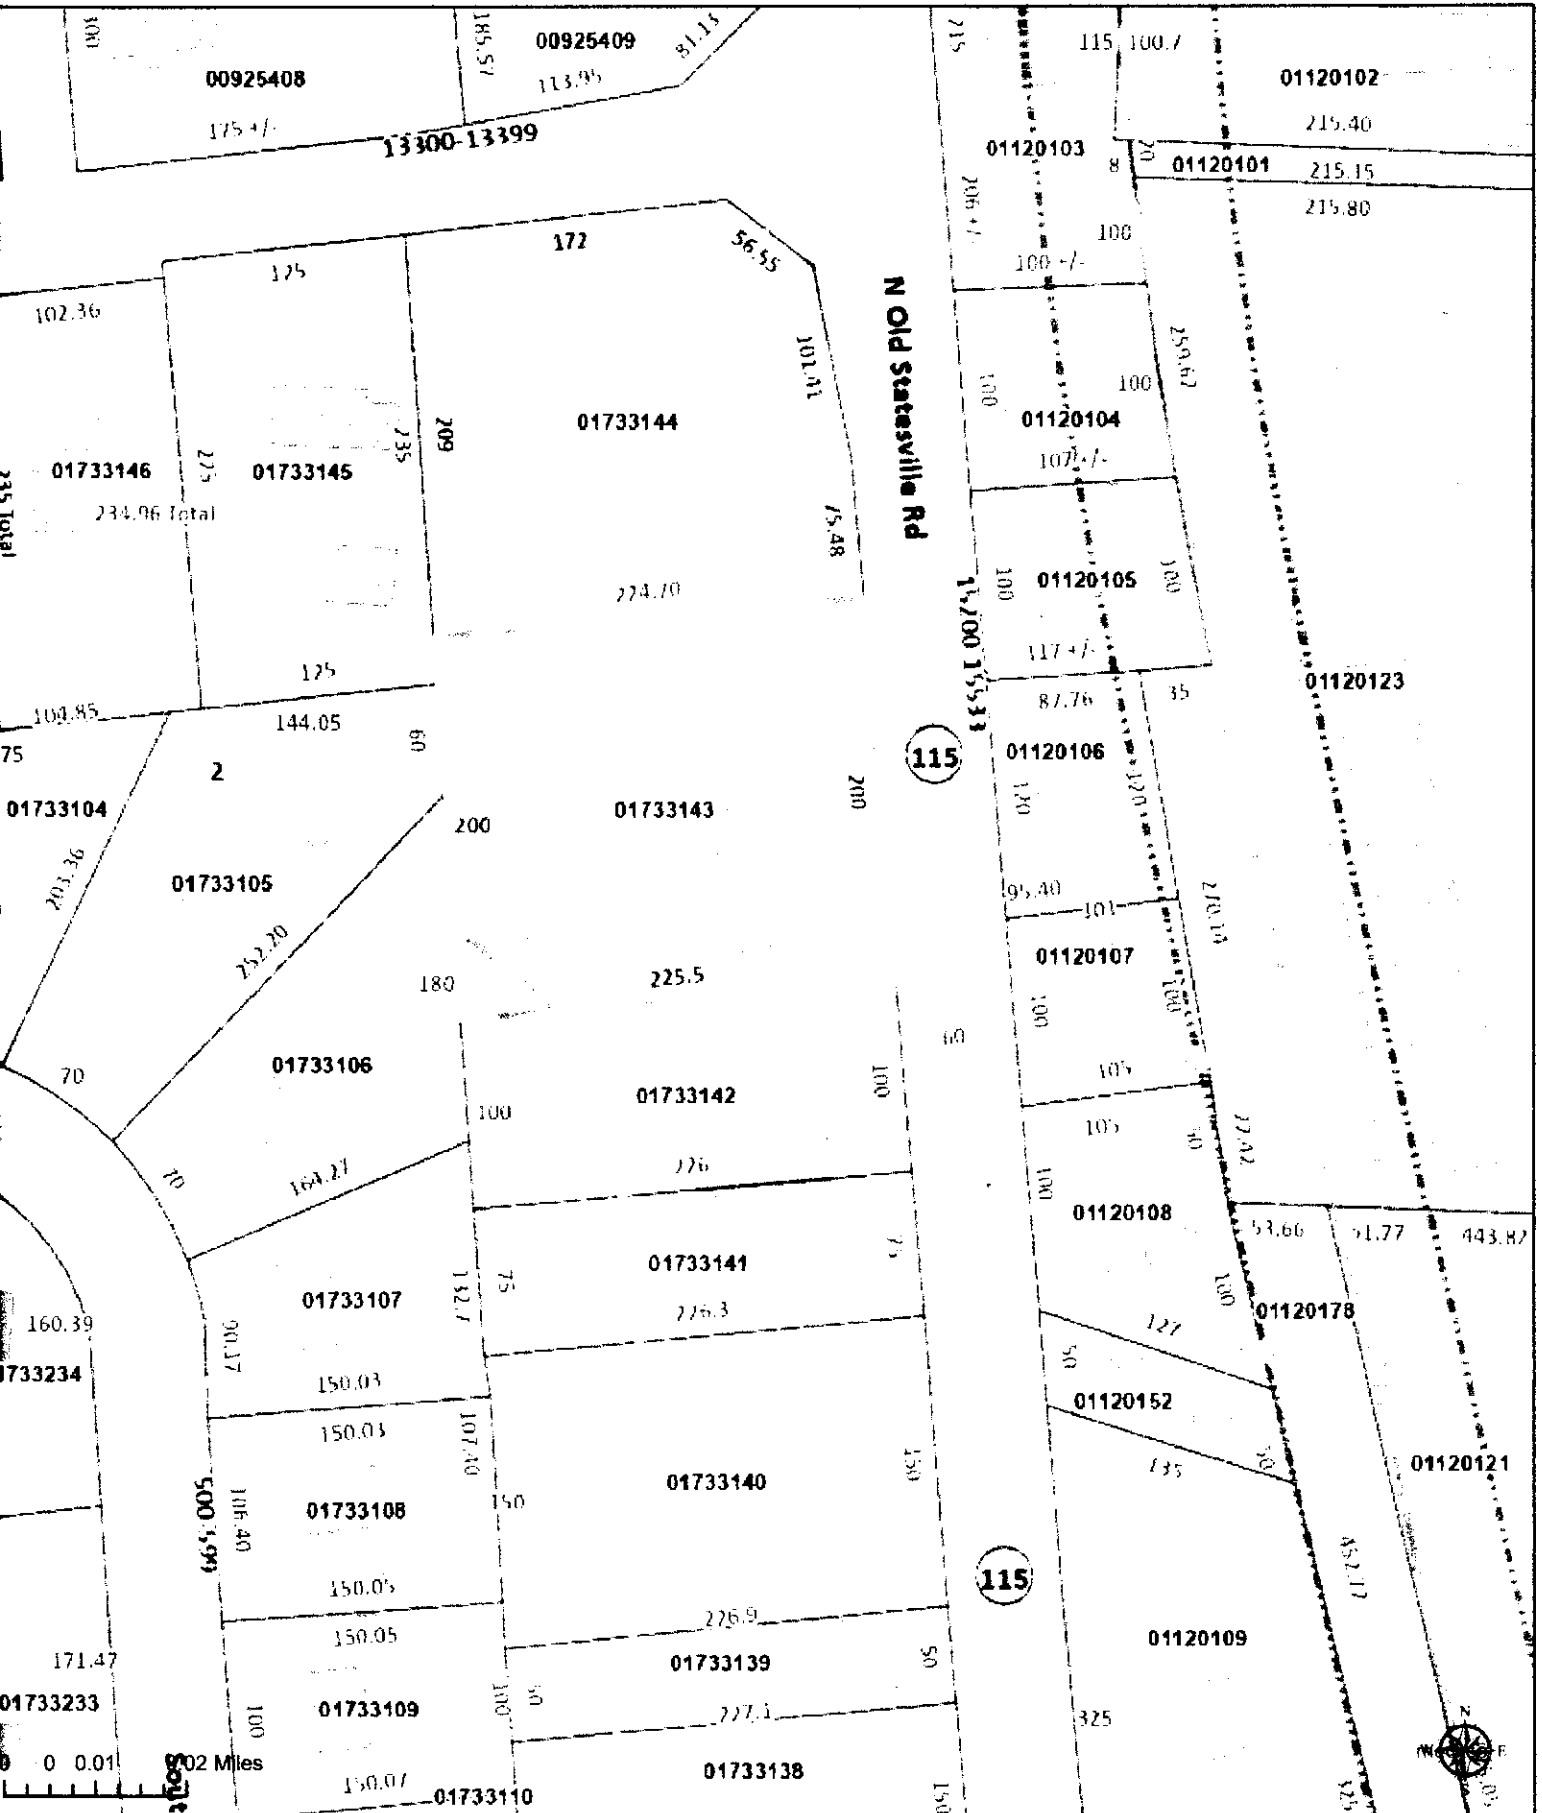

Polaris 3G Map – Mecklenburg County, North Carolina

Date Printed: 5/4/2026 3:49 PM

This map or report is prepared for the inventory of real property within Mecklenburg County and is compiled from recorded deeds, plats, tax maps, surveys, panoramic maps, and other public records and data. Users of this map or report are hereby notified that the aforementioned public primary information sources should be consulted for verification. Mecklenburg County and its mapping contractors assume no legal responsibility for the information contained herein.